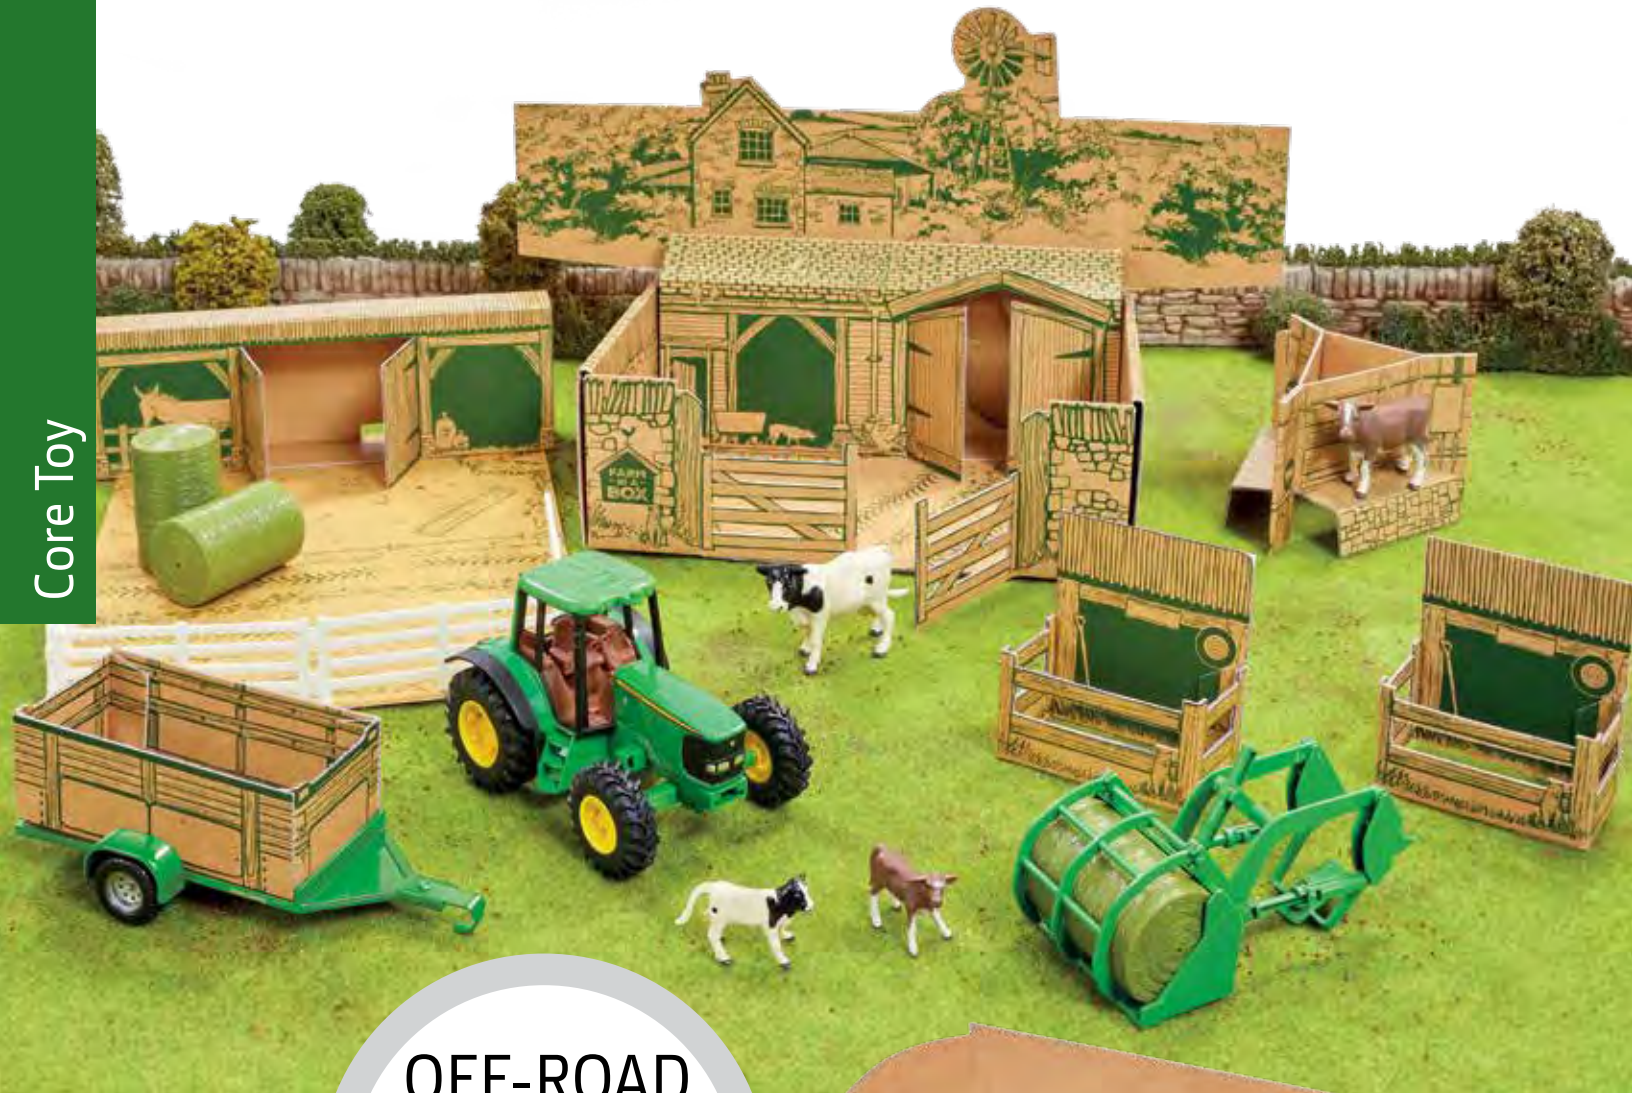

TBEK35802
 1:16 Big Farm 200DLC Excavator
 Pack: 2 - Age grade: 3+
 - Only available in North and South America
 Features realistic soft moving tracks, opening cab
 door and fully functional pivoting boom arm and
 bucket. Includes (3) "AAA" batteries.

ERTL® | IRON

Miniature tractors scaled from 3" to 3.5" and are ideal for casual collectors or young John Deere fans. Constructed of die-cast and plastic, each vehicle features free rolling wheels and moving parts.

LP68584 Sku: 37854
3 - 3.5" ERTL IRON Vehicle Assortment
Pack: 6 – Age grade: 3+
Assortment may vary.

ERTL IRON

OFF-ROAD
PLAY
**DURABLE
DESIGNS**

LP76725 Sku: 43257US

Farm in a Box

Pack: 1 - Age grade 3+

Build and Play – Throw nothing away! The Farm in a Box features less waste, no plastic is used on the packaging. The packaging is fully recyclable and inks are water based. Follow the instructions printed on the sleeve to create your own farm playset using the packaging and nothing else. This set includes the following toys to enhance the farm play: 8" tractor, flatbed wagon, front loader, four pieces of fencing, four cows (two large and two small), and three round bales. Everything a child needs to set up a wonderful farm environment.

Age: 3 years+. No batteries are required.
Product video available on [youtube.com](https://www.youtube.com).

LP75988 Sku: 47247
 1:32 Hobby Set
 Pack: 4 – Age grade: 3+
 Unique set featuring the 1:32 RSX 860i Gator, 318G Skid Steer, Ford F-350, fifth wheel horse trailer, 3-horses, fence and bales.