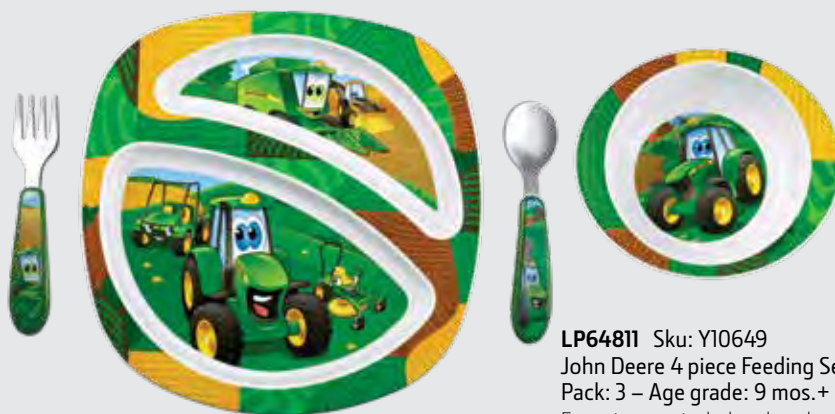

LP64811 Sku: Y10649
John Deere 4 piece Feeding Set
Pack: 3 – Age grade: 9 mos.+

Four piece set includes plate, bowl, fork and spoon. Made without BPA, dishwasher safe and easy to clean.